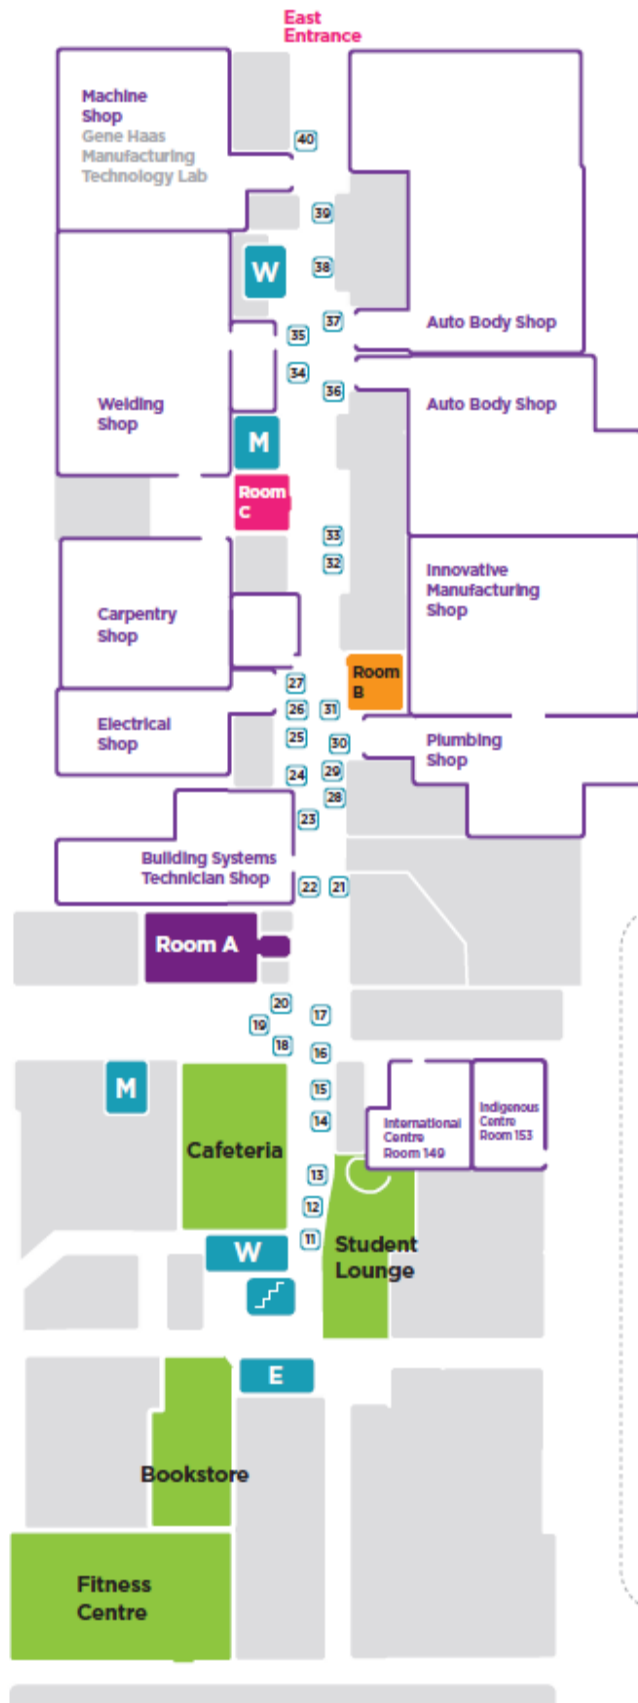

Campus Map

Level 1

**SASKATCHEWAN
POLYTECHNIC
Regina Campus
Open House**

- W** Women's Washroom
- M** Men's Washroom
- Stairs
- E** Elevators
- 1** Booth

Information Booths

School of Business

Business Certificate & Diplomas (Accounting, Financial Services, Human Resources, Insurance, Management, & Marketing)	11
Office Administration	11

School of Construction

Bachelor of Construction Management	18
★ Carpentry	27
Electrician	26
Plumbing & Pipefitting	31

School of Health Sciences

Continuing Care Assistant	14
Dental Assisting & Hygiene	32
Health Information Management	15
Primary Care Paramedic	36

Visit our Dental Clinic Floor 5

*where our students in
dental programs gain
practical experience &
provide easy access to
quality oral health care*

Visit our SIM LAB Floor 8

*where our students in
health care programs
gain practical
experience & train with
real-life scenarios*