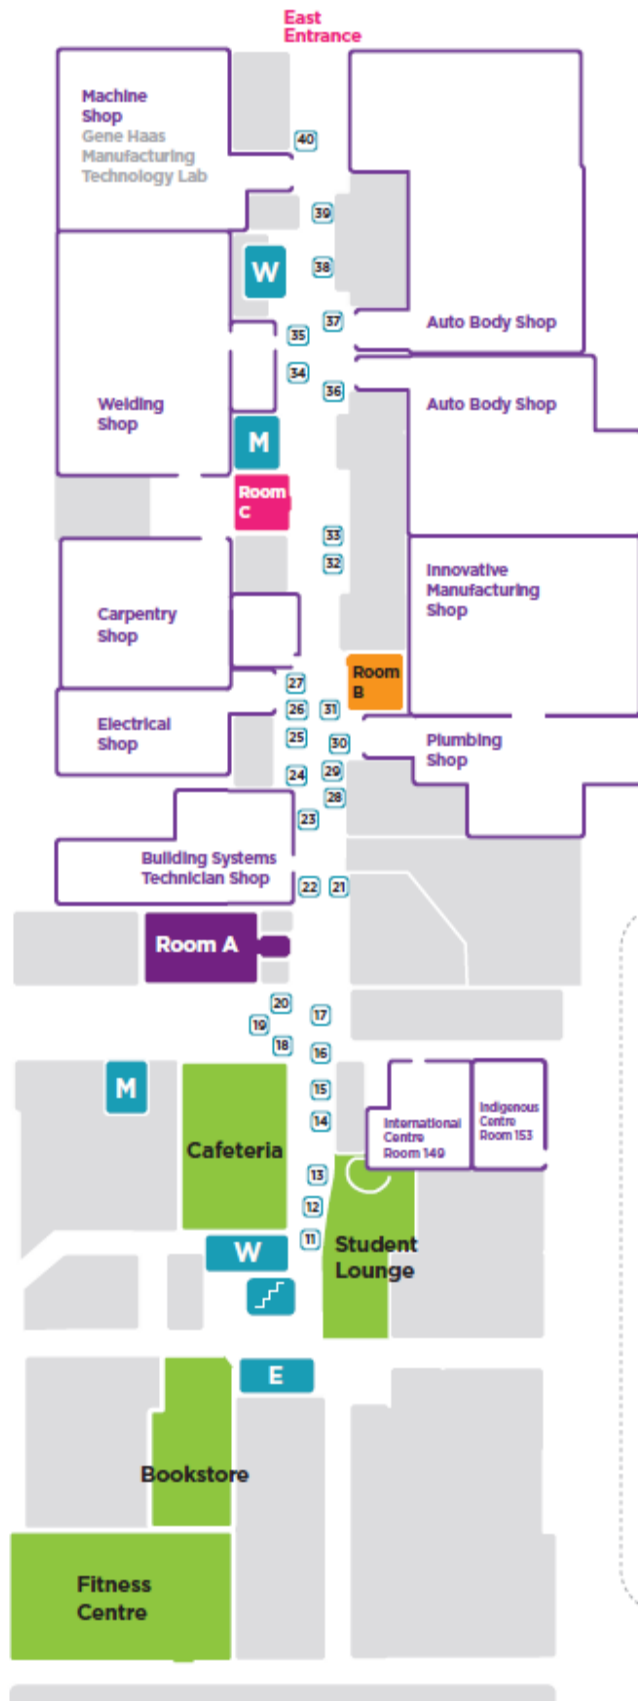

# Campus Map

## Level 1

**SASKATCHEWAN  
POLYTECHNIC  
Regina Campus  
Open House**

- W** Women's Washroom
- M** Men's Washroom
- Stairs
- E** Elevators
- 1** Booth

# Information Fair Booths

★ Program not located in Regina